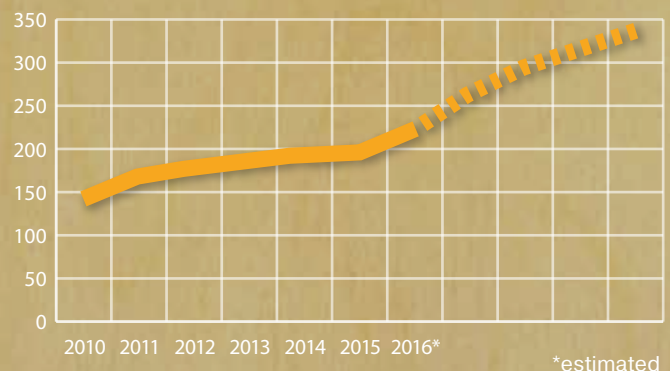

## Wood supply

- Sustainable wood sourcing from EU
- Certified chain of custody
- Premium quality Nordic birch

Plywood production, th m<sup>3</sup>

Turnover, million EUR