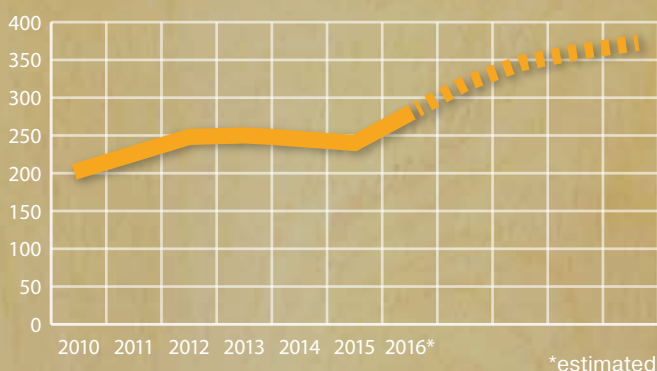

## Wood supply

- Sustainable wood sourcing from EU
- Certified chain of custody
- Premium quality Nordic birch

Plywood production, th m<sup>3</sup>

Turnover, million EUR